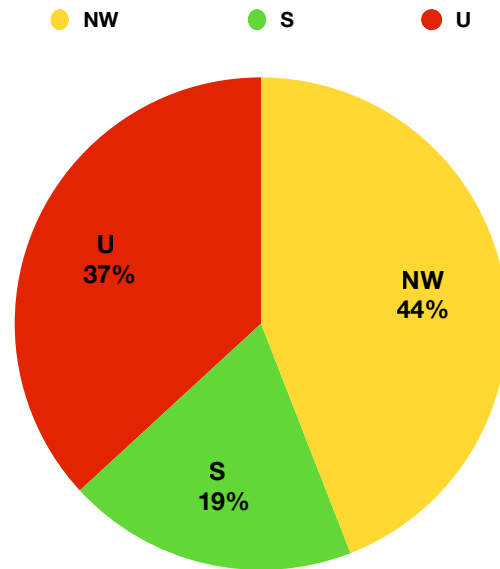

Yard Status By State Of Yard

Street Name	Bourbon St	Creole Ct	French Quarters Cir	Mississippi Run	New Orleans Dr	Rhett Ln	Grand Total
Status	Status (Count All)						
NW	3	4	11	15	15	19	67
S	1	2	5	12	6	3	29
U	3	1	17	19	9	7	56
Grand Total	7	7	33	46	30	29	152

Yard Status By Street

Status	NW	S	U	Grand Total
Street Name	Status (Count All)			
Bourbon St	3	1	3	7
Creole Ct	4	2	1	7
French Quarters Cir	11	5	17	33
Mississippi Run	15	12	19	46
New Orleans Dr	15	6	9	30
Rhett Ln	19	3	7	29
Grand Total	67	29	56	152

Legend

NW - Needs Work: Mostly healthy grass with visible weeds, brown patches and small bare areas

S - Satisfactory: Healthy grass with minimal weeds and almost no brown or bare patches

U - Unsatisfactory: Less than 50% grass with numerous weeds, brown or bare patches

Note: All lawns have numerous types of weeds primarily crabgrass.